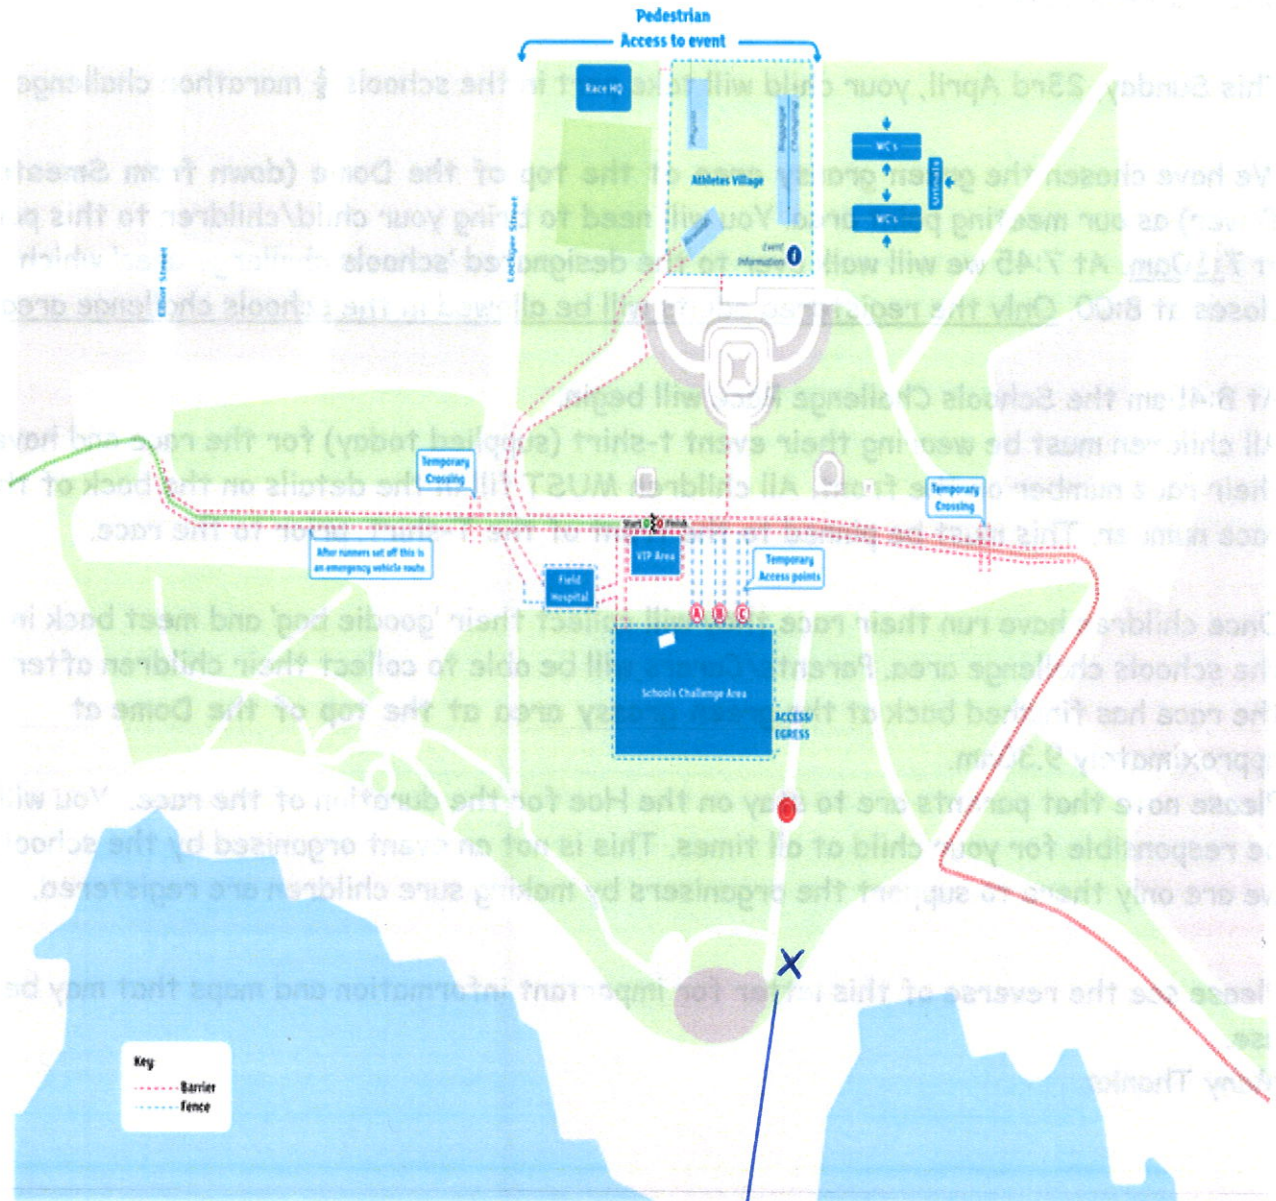

www.collegeroadschool.co.uk

Wednesday 19th April

Dear Parents/Carers,

This Sunday, 23rd April, your child will take part in the schools $\frac{1}{2}$ marathon challenge!

We have chosen the **green grassy area at the top of the Dome (down from Smeaton's Tower)** as our meeting point area. You will need to bring your child/children to this point at **7:30am**. At 7:45 we will walk over to the designated 'schools challenge area' which closes at 8:00. Only the registered adults will be allowed in the schools challenge area.

Important information

Britain's Ocean City Half Marathon is staged on closed roads, which will inevitably cause some disruption. Please take note of road traffic operatives and signage.

Drake Circus will be offering a discount on car parking, however parents/staff are also advised to use Mayflower street, Western Approach, Colin Campbell, Theatre Royal and Civic Centre.

Road closures and diversions come into effect from 04:00 - 15:00 on Sunday 23rd April.

MEETING AND
COLLECTION POINT.