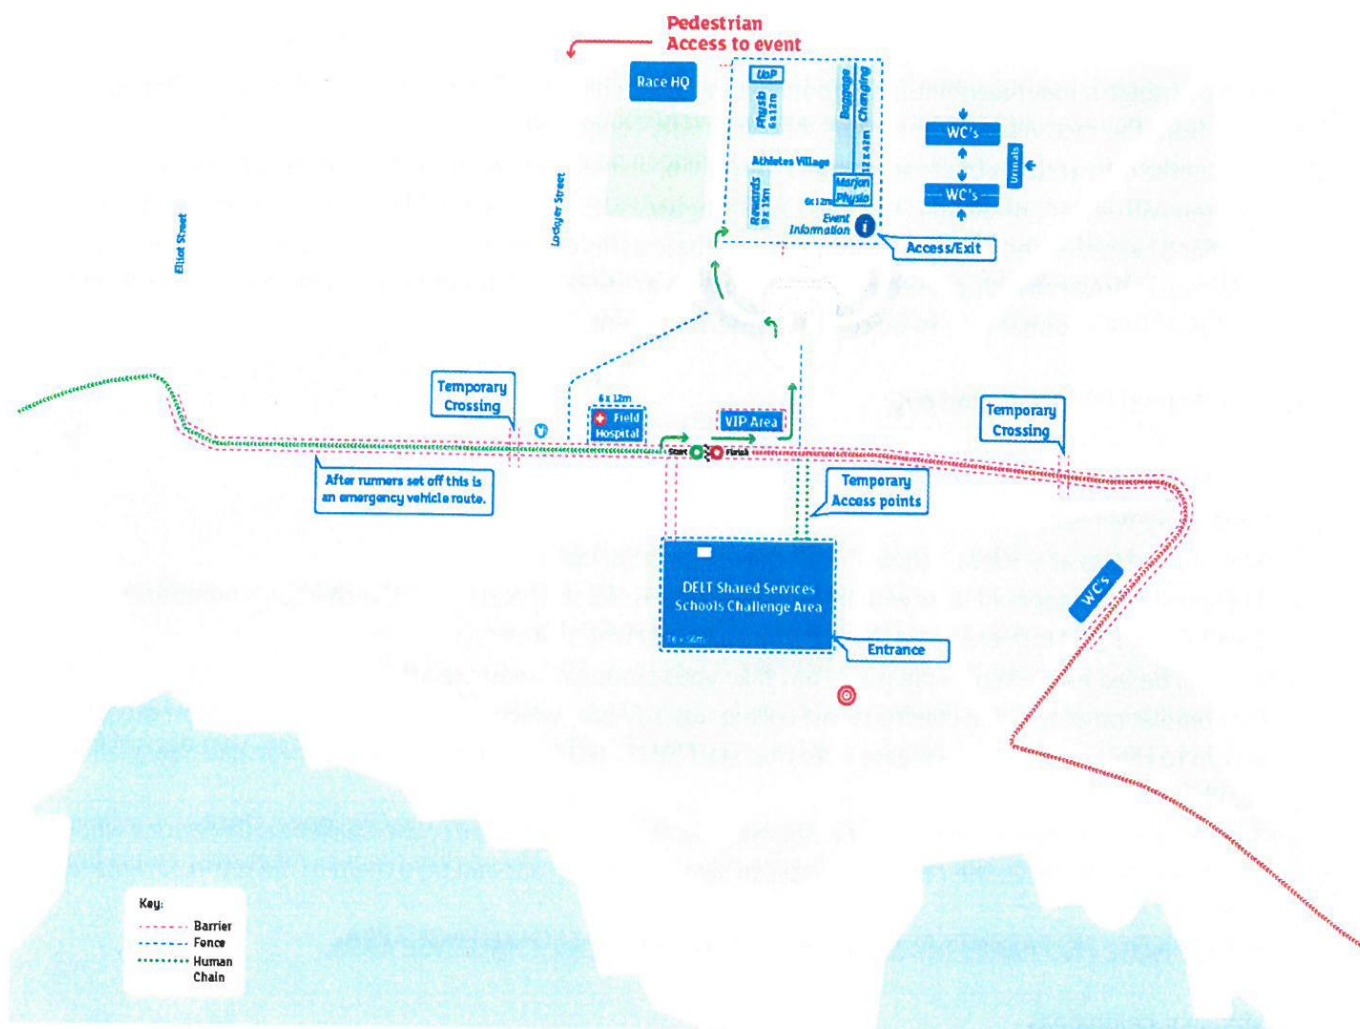

Important information

Britain's Ocean City Half Marathon is staged on closed roads, which will inevitably cause some disruption. Please take note of road traffic operatives and signage.

Parents/staff are also advised to use the car Mayflower street, Western Approach, Colin Campbell, Theatre Royal and Civic Centre car parks.

Road closures and diversions come into effect from 04:00 - 15:00 on Sunday 20th May.

Route Map and Map of the Event Village

College Road Primary School is a member of The South West Plymouth Education Trust, a co-operative schools trust.